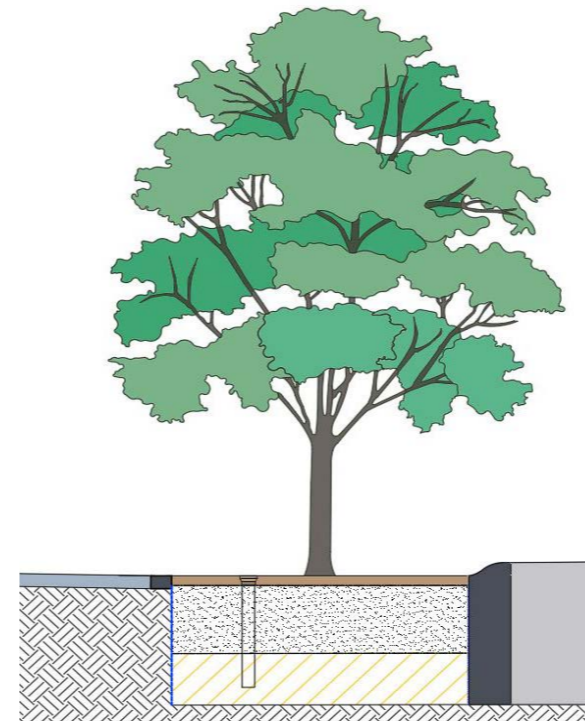

Moda bike hoop by GX Outdoors

Existing rubbish and recycle bins to be retained and repainted 'Monument' colour

Bus shelter design to be confirmed by Golden Plains Shire

Finger board sign - Birches Residential Care Hamilton

Finger board sign - Dimboola

Passive irrigation tree pit detail