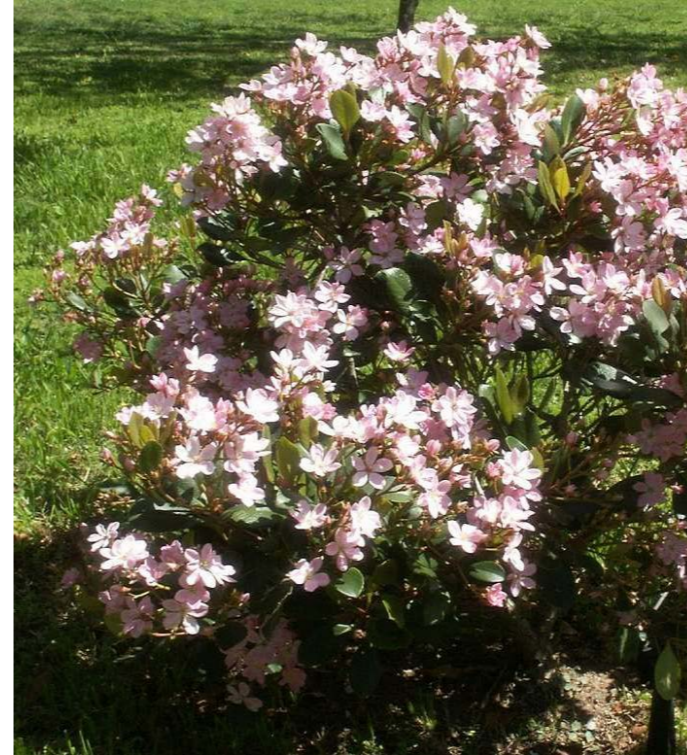

Rhamphiolepis 'Cosmic Pink' - Indian Hawthorn ctv.