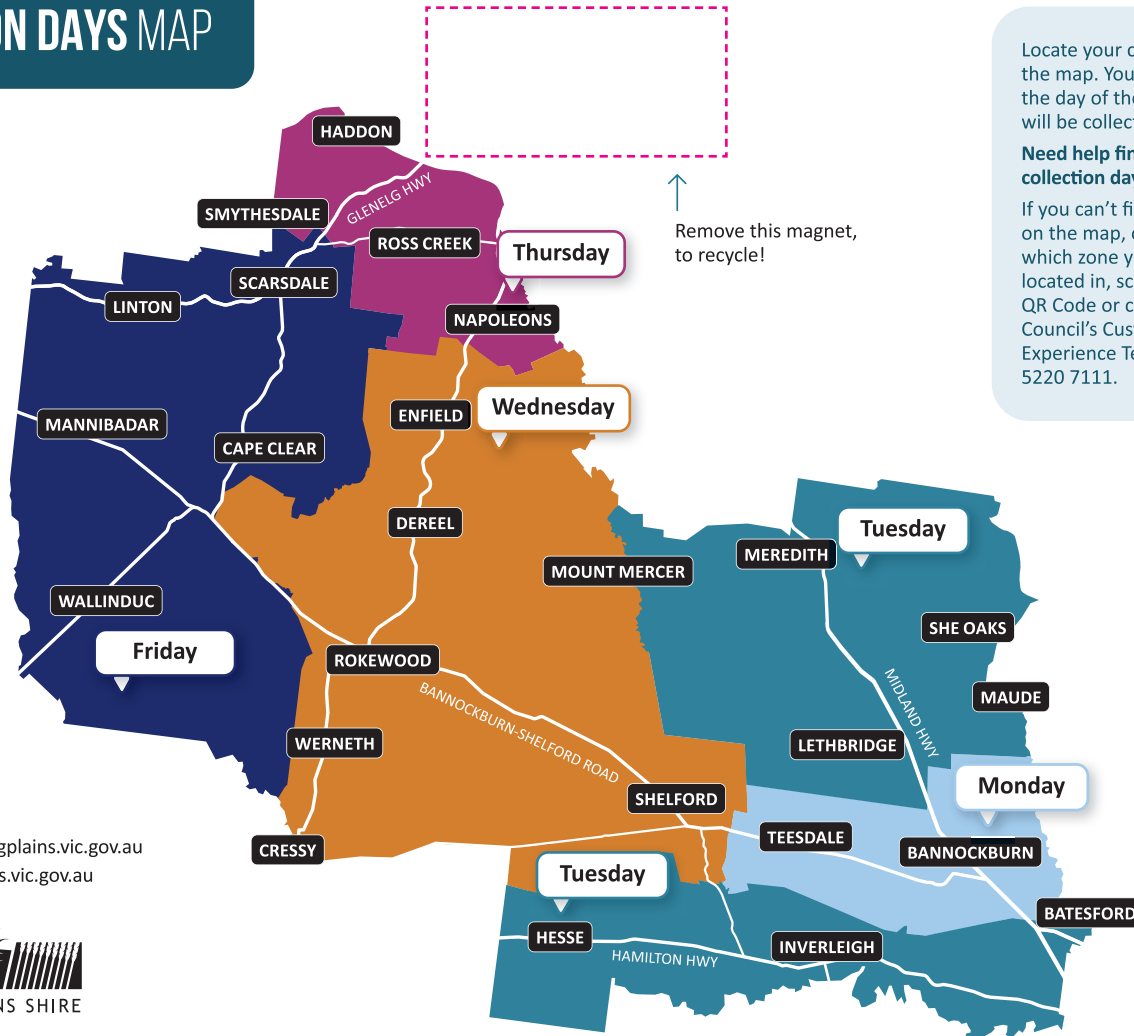

COLLECTION DAYS MAP

Locate your coloured zone on the map. Your zone indicates the day of the week your bins will be collected.

Need help finding your bin collection day?

If you can't find your township on the map, or are unsure which zone your property is located in, scan the QR Code or contact Council's Customer Experience Team on 5220 7111.

- ☎ 5220 7111
- @ enquiries@gplains.vic.gov.au
- 📧 goldenplains.vic.gov.au