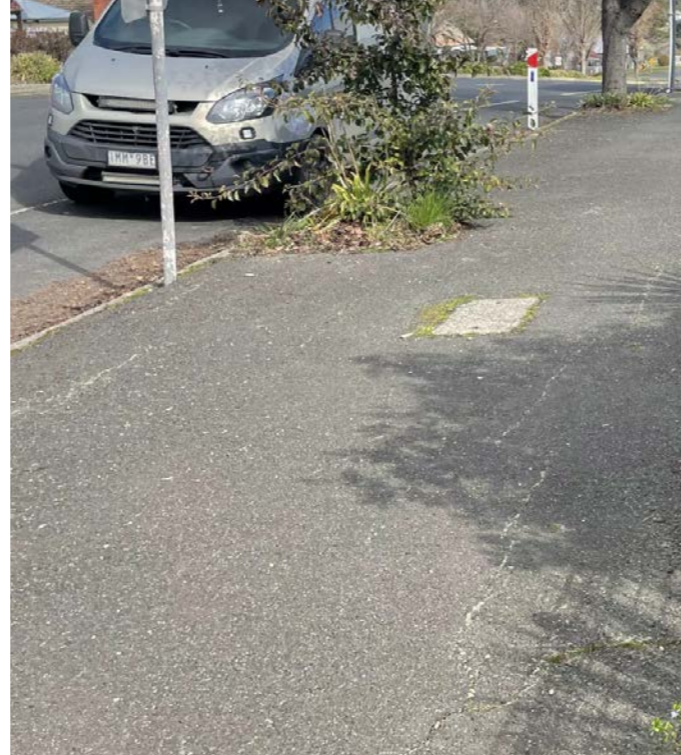

Asphalt pavement to be resurfaced and upgraded

Fencing