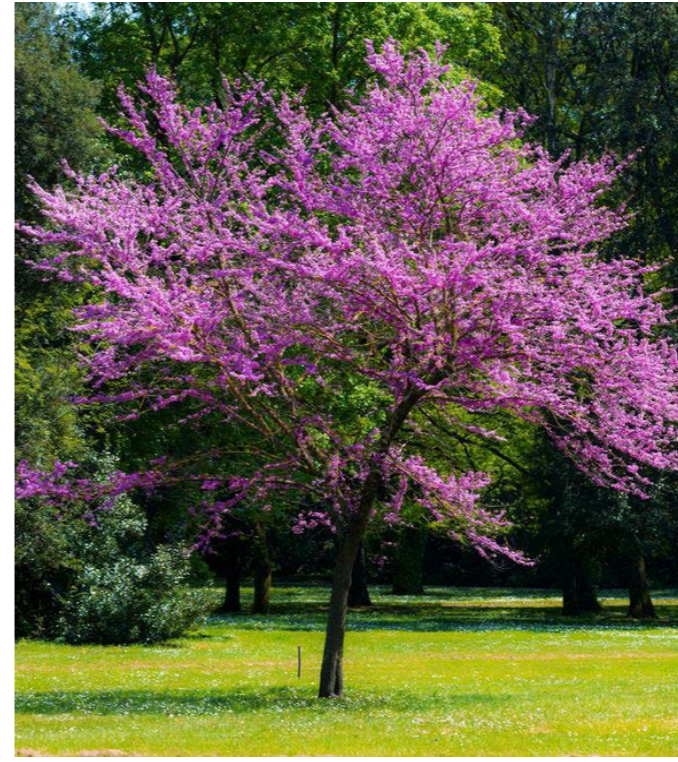

Cercis siliquastrum - Judas Tree