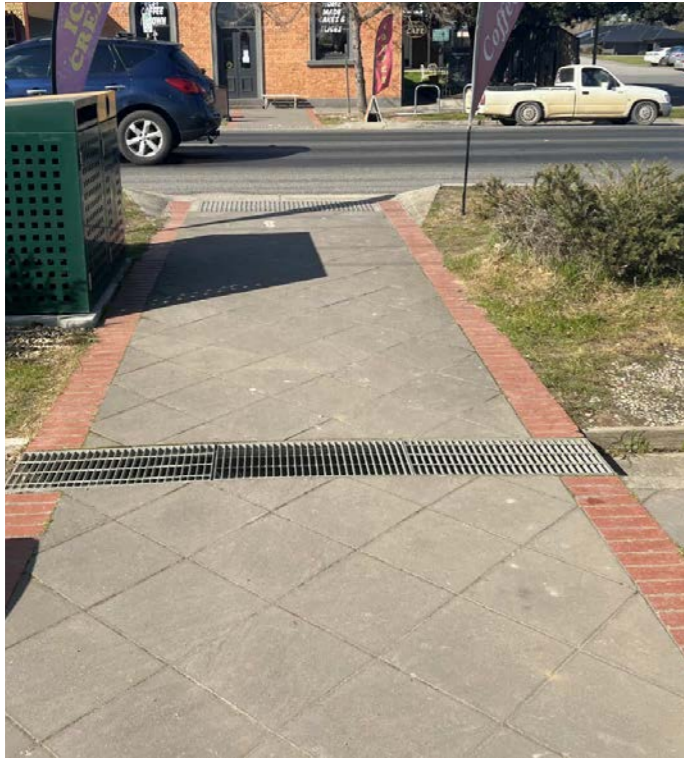

Dianella revoluta 'Little Rev'- Flax Lily cvt.

Lomandra 'Tanika' - Lomandra cvt.

Proposed Pavement

New feature paving to match existing segmental paving with brick bands

Typical Concrete Pavement with tool joints