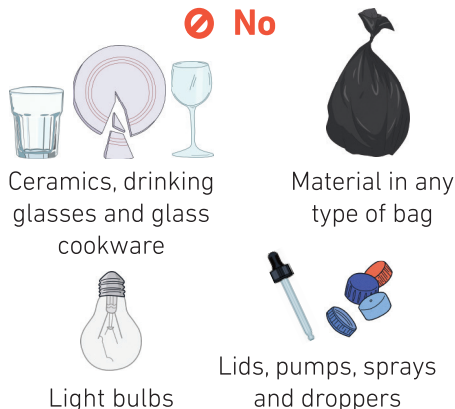

## Mixed recycling

✓ Yes

Empty hard plastic containers

Empty tins and cans, metal lids, foil

Clean cardboard, paper and drink cartons

## General waste

✓ Yes

Nappies, wet wipes, animal poo

Ceramics, drinking glasses and glass cookware

Textiles and shoes

Food scraps and garden clippings

Coffee cups

⊘ No

Ceramics, drinking glasses and glass cookware

Material in any type of bag

Light bulbs

Lids, pumps, sprays and droppers

⊘ No

Material in any type of bag

Soft plastics

Textiles and shoes